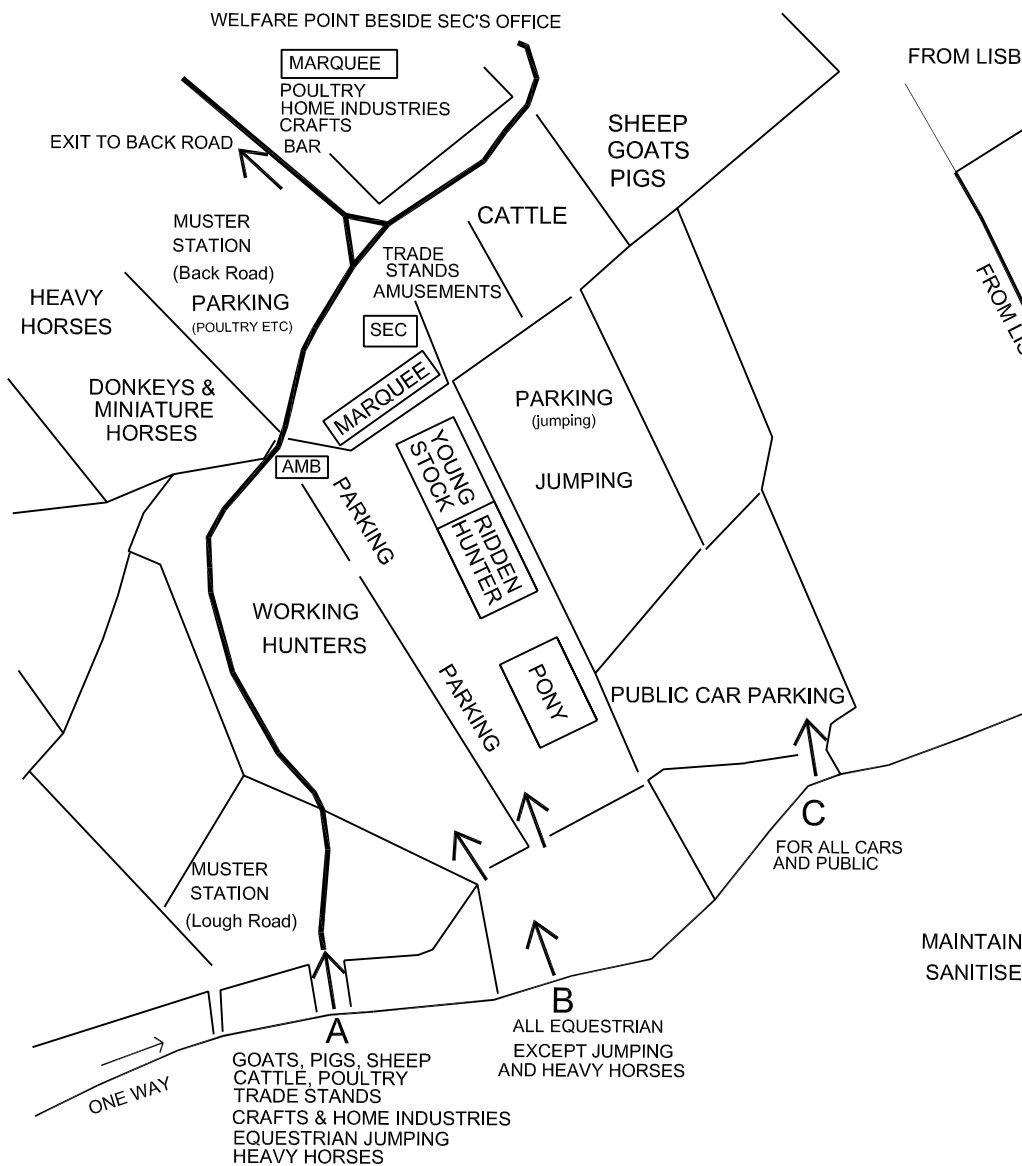

# SAINTFIELD SHOW

## SATURDAY 18th JUNE 2022

### PROPOSED SITE LAYOUT

### LOCATION PLAN

MAINTAIN SOCIAL DISTANCING  
SANITISE HANDS REGULARLY